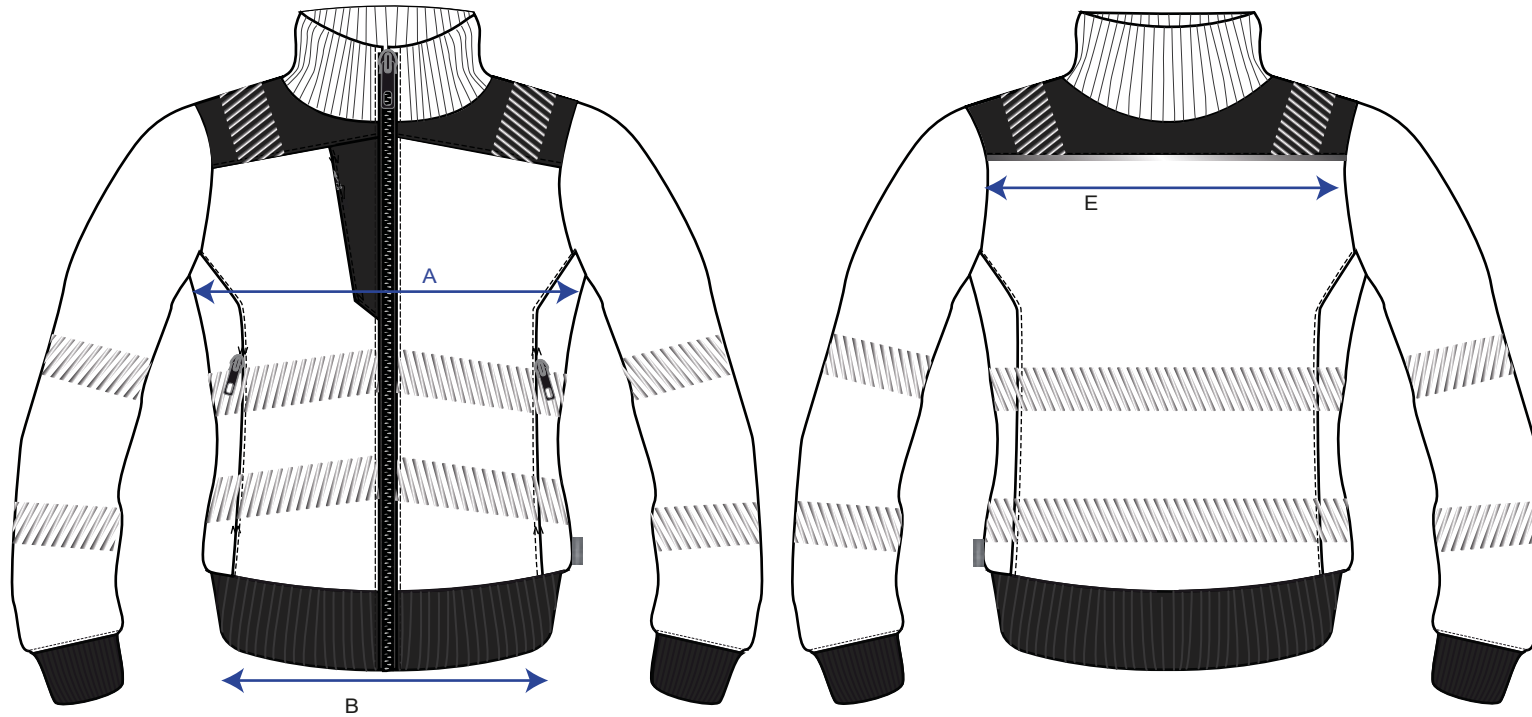

STYLE NO: PW370

DESCRIPTION: PW3 Hi-Vis Sweatshirt

FABRIC: 100% Polyester

COLOUR: Yellow, Orange

Measurements in cm and measured flat 1/2:		S	M	L	XL	XXL	3XL	4XL	5XL	Tolerance (+)
A	Chest @ 2.5cm below armhole	49	53	57	61	65	69	73	77	1
B	Hem relaxed	37	41	45	49	53	57	61	65	1
E	Across back @ 15cm below CB neck	43	45	47	49	51	53	55	57	1