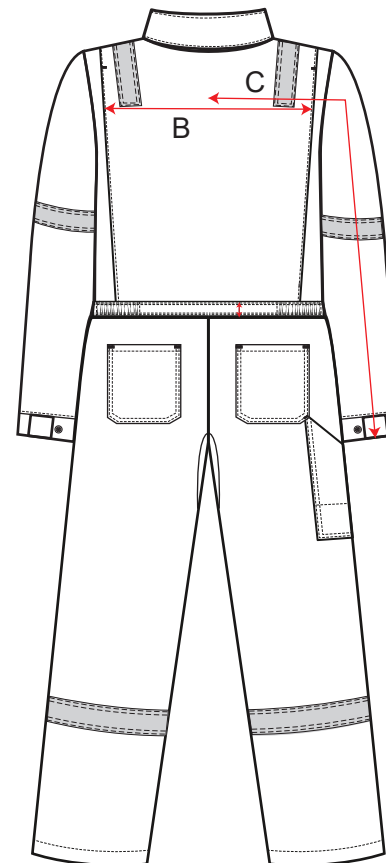

STYLE NO: FR94

DESCRIPTION: Bizflame 88/12 Coverall

Size				88	96	104	112	124	132	140	148	160	172	184	Tol	Tall
				X SMALL	SMALL	MEDIUM	LARGE	X-LARGE	XXL	XXXL	4XL	5XL	6XL	7XL	PLUS	PLUS
Measurement point	Details	Code	Grade													
Chest - total	2.5 cm from underarm	A	varies	102	110	118	126	138	146	154	162	174	186	198	2	
Across back	12 cm below CB neck	B	varies	46	48	50	52	55	57	59	61	64	67	70	1	
Sleeve length	12 cm below CB neck	C	varies	82	83	84	85	86.5	87.5	88.5	89.5	91	92.5	94	1	3
Inside leg	see sketch	D	0	80	80	80	80	80	80	80	80	80	80	80	1	5