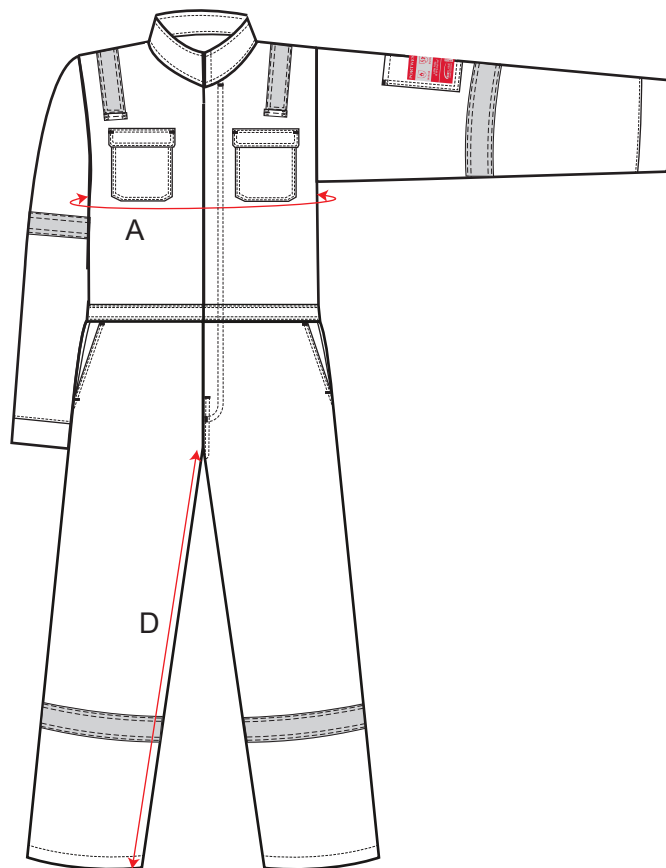

STYLE NO: FR94

DESCRIPTION: Bizflame 88/12 Coverall

Size				88	96	104	112	124	132	140	148	160	172	184	Tol	Tall
				X SMALL	SMALL	MEDIUM	LARGE	X-LARGE	XXL	XXXL	4XL	5XL	6XL	7XL	PLUS	PLUS
Measurement point	Details	Code	Grade													
Chest - total	2.5 cm from underarm	A	varies	102	110	118	126	138	146	154	162	174	186	198	2	
Across back	12 cm below CB neck	B	varies	46	48	50	52	55	57	59	61	64	67	70	1	
Sleeve length	12 cm below CB neck	C	varies	82	83	84	85	86.5	87.5	88.5	89.5	91	92.5	94	1	3
Inside leg	see sketch	D	0	80	80	80	80	80	80	80	80	80	80	80	1	5